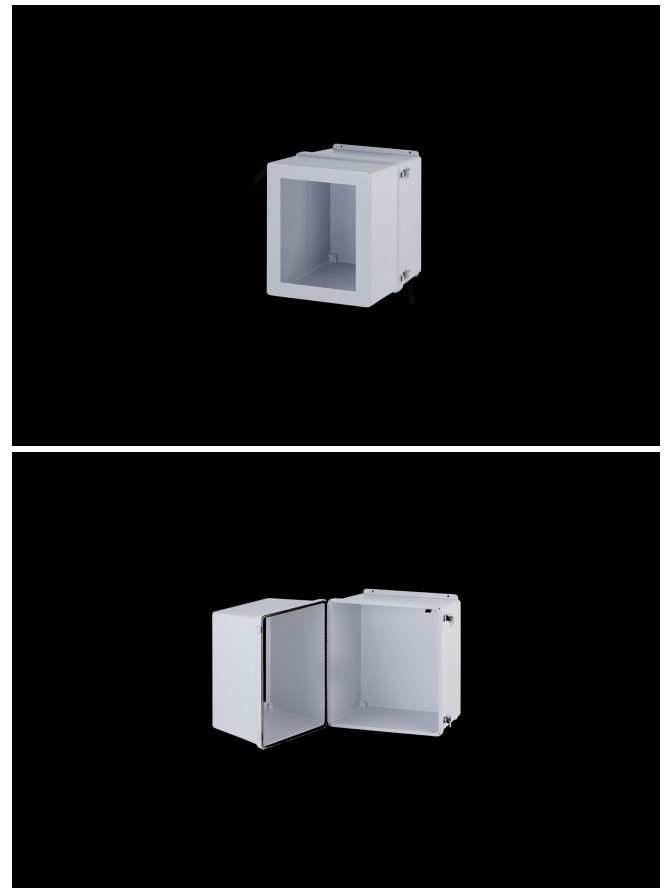

## Fiberglass Enclosure 14 x 12 x 12 Inches Fatboy Series with Window and Hinged, Latched Opaque Cover

**Catalog Number**

**JW141212SSH**

**UPC**

**785928102363.0**

List Price

**\$0.00**

### DESCRIPTION

14H x 12W x 12D Inches Fatboy Series Fiberglass Enclosure with an "WSSH" Flush Bonded Window Cover (Hinged, Padlock Latches) is a clam shell style enclosure, noted by near equidistant capacity in both the cover and the base. The Fatboy Series offers an extra deep enclosure without significantly increasing the height and width of the enclosure. The series has a flange mount base for ease of installation, a stainless steel full length hinge and stainless steel securing latch.

### FEATURES

- Clam shell design; opening from the middle of the enclosure
- Increased wall thickness vs. competitive models offers structural support and prevents potential water ingress
- Integral mounting flange vs. mounting feet (no assembly required)
- Molded-in inserts provide added pull-out strength
- Flush-bonded Window Cover
- Overhang cover on smooth sided base
- High temperature; flame retardant; non-corrosive
- All stainless hardware latches and screws
- Full-length; stainless-steel hinge
- Chemically resistant; fiberglass reinforced polyester
- Non-corrosive; environmental designs
- Stainless steel retention chain on screw covers
- Continuous polyurethane gasket
- Manufactured with SolarGuard®, Stahlin's proprietary formulation of non-halogenated fiberglass, offering superior resistance to outdoor exposure, chemicals and flames.
- Back Panels Available for all sizes