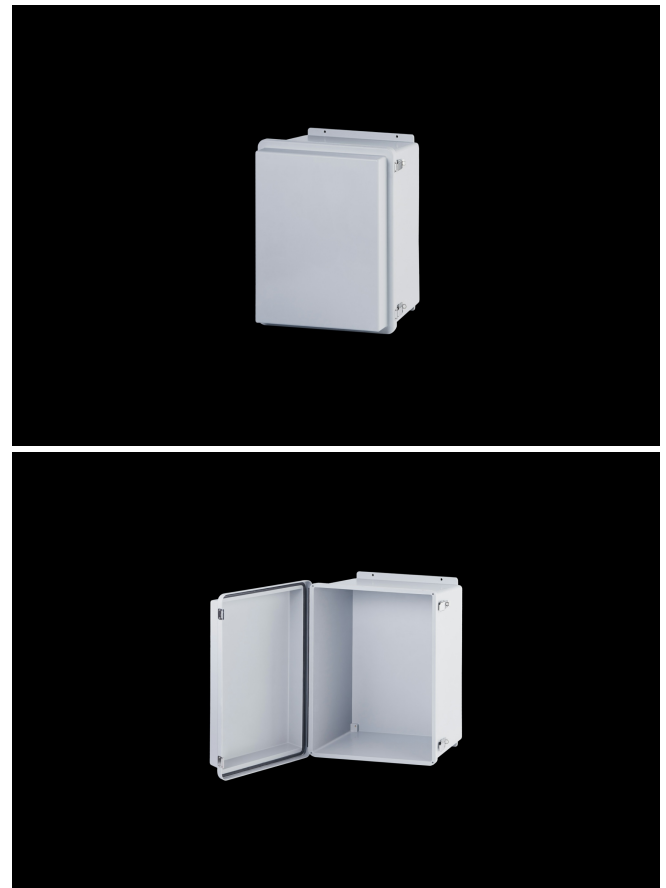

Enclosures **RJ Series**

Fiberglass Enclosure 20 x 16 x 10 Inches J Series Raised Cover with Hinged, Latched Opaque Cover

Catalog Number

RJ2016HPL

UPC

785928336683.0

List Price

\$856.09

DESCRIPTION

20H x 16W x 10D Inches J Series Fiberglass Enclosure with an "HPL" Raised Opaque Cover (Hinged, Padlock Latches) is designed for general electrical and electronic applications. Simple in its design, the enclosure can be configured with modifications such as cutouts and windows. Featuring a modest overhand cover on a flange mounted base, they offer unobstructed side-walls, built in mounting capabilities and a protective wrap around cover. J Series Products enhance any instrument installation.

APPLICATION

Industrial enclosure for harsh; aggressive environments

FEATURES

- Offers a "raised cover" that increases depth by adding to the depth of the cover.
- Increased wall thickness vs. competitive models offers structural support and prevents potential water ingress
- Integral mounting flange vs. mounting feet (no assembly required)
- Molded-in inserts provide added pull-out strength
- Raised Opaque Cover
- Overhang cover on smooth sided base
- High temperature; flame retardant; non-corrosive
- All stainless hardware latches and screws
- Full-length; stainless-steel hinge
- Chemically resistant; fiberglass reinforced polyester
- Non-corrosive; environmental designs
- Stainless steel retention chain on screw covers
- Continuous polyurethane gasket
- Manufactured with SolarGuard®, Stahlin's proprietary formulation of non-halogenated fiberglass, offering superior resistance to outdoor exposure, chemicals and flames.
- Back Panels Available for all sizes