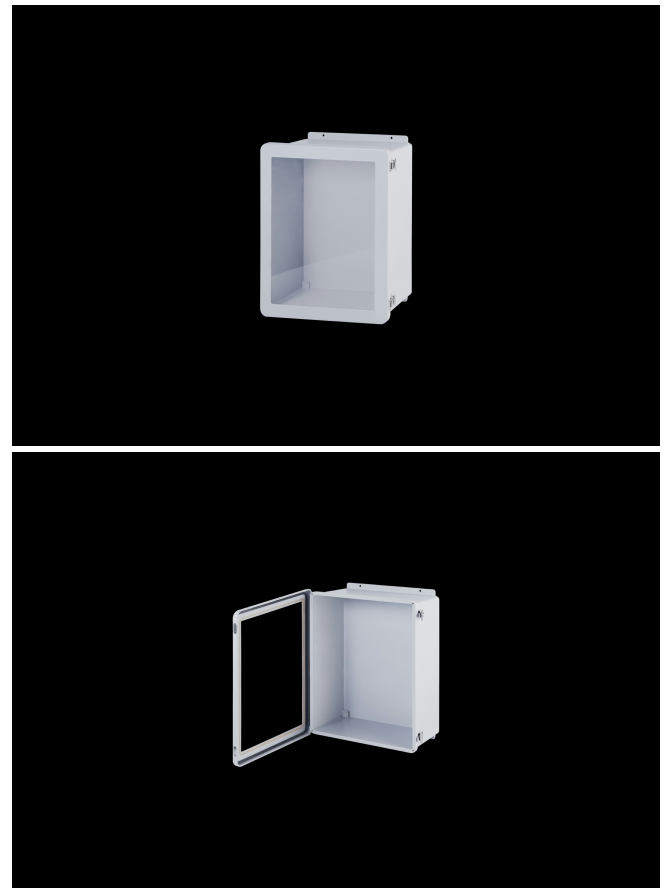

Enclosures **JW Series**

Fiberglass Enclosure 18 x 16 x 8 Inches J Series with Window and Hinged, Twist Latch Opaque Cover

Catalog Number

JW1816HLL

UPC

785928107375.0

List Price

\$793.98

DESCRIPTION

18H x 16W x 8D Inches J Series Fiberglass Enclosure with an "HLL" Flush Bonded Window Cover (Hinged, Twist Latches) is designed for general electrical and electronic applications. Simple in its design, the enclosure can be configured with modifications such as cutouts and windows. Featuring a modest overhand cover on a flange mounted base, they offer unobstructed side-walls, built in mounting capabilities and a protective wrap around cover. J Series Products enhance any instrument installation.

APPLICATION

Industrial enclosure for harsh; aggressive environments

FEATURES

- Increased wall thickness vs. competitive models offers structural support and prevents potential water ingress
- Integral mounting flange vs. mounting feet (no assembly required)
- Molded-in inserts provide added pull-out strength
- Flush-Bonded Window Cover
- Overhang cover on smooth sided base
- High temperature; flame retardant; non-corrosive
- All stainless hardware latches and screws
- Full-length; stainless-steel hinge
- Chemically resistant; fiberglass reinforced polyester
- Non-corrosive; environmental designs
- Stainless steel retention chain on screw covers
- Continuous polyurethane gasket
- Manufactured with SolarGuard®, Stahlin's proprietary formulation of non-halogenated fiberglass, offering superior resistance to outdoor exposure, chemicals and flames.
- Back Panels Available for all sizes

General Information

Color	Gray
Cover Type	Window
Material	Fiberglass
Back Panel Screw Size	#10-32 x 3/8
Back Panel Recommended Torque	16-20 in-lbs
Back Panel Screw Material	304 SS
Installation Mounting Torque	45 in-lbs Max
Metal Inserts	Brass
Hinge Material	304 SS
Latch Material	304 SS
Gasket Material	Poured In Place (PIP) Polyurethane Seamless
Country of Origin	USA