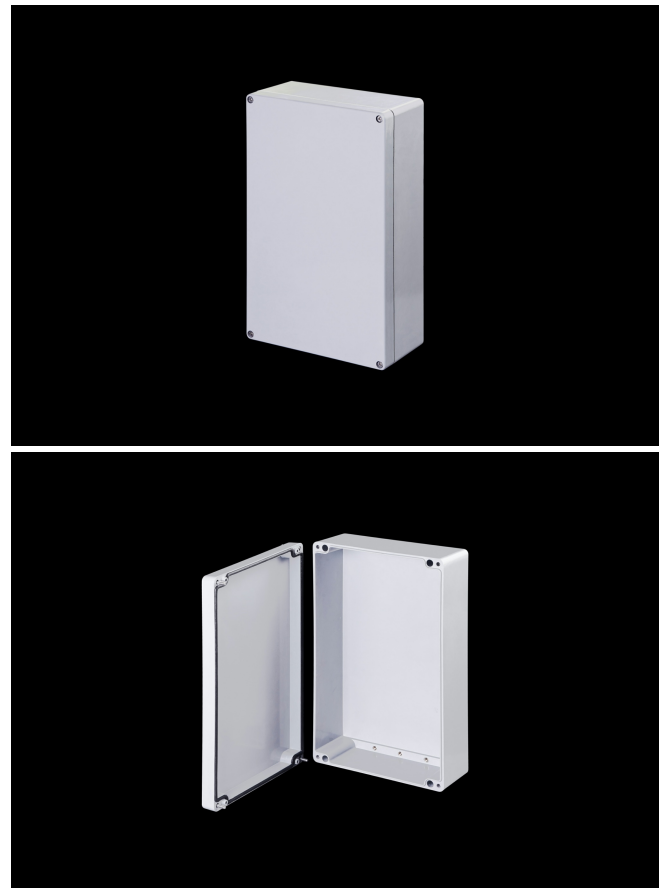

Enclosures **DuraBoxx Series**

Fiberglass Enclosure 7 x 11 x 4 Inches DuraBoxx Series Shallow with Opaque Lift Off Cover

**Catalog
Number**

D7114W

UPC

785928906138.0

List Price

\$210.52

DESCRIPTION

7H x 11W x 4D Inches DuraBoxx Series Shallow Fiberglass Enclosure are suited for indoor or outdoor environments in both commercial and industries environments such as mining, oil, gas, wastewater treatment and petro-chem. Their flush cover design with captive lid screws makes them well suited for high-end electronic applications such as wireless communications and operator interfaces.

APPLICATION

With its sleek design; shallow depths and flush cover these enclosures are suited for high-end electronic applications

FEATURES

- Flat opaque cover with captive cover screws
- DIN rail mounting capabilities
- Back Panels Available for all sizes

General Information

| | |
|----------------------------------------|------------------------------------------------|
| Color | Gray |
| Cover Type | Opaque |
| Material | Fiberglass |
| Back Panel Screw Size | M6 x 9.5mm |
| Back Panel Recommended Torque | 16-20 in-lbs |
| Back Panel Screw Material | 304 SS |
| Cover Screw Size | M6-1.0 x 35mm |
| Cover Screw Recommended Torque | 20-24 in-lbs |
| Cover Screw Material | 304 SS |
| Mounting Foot Screw Recommended Torque | 20-24 in-lbs |
| Installation Mounting Torque | 20-24 in-lbs Max |
| Metal Inserts | Brass |
| Gasket Material | Poured In Place (PIP) Polyurethane Seamless |
| Country of Origin | India |