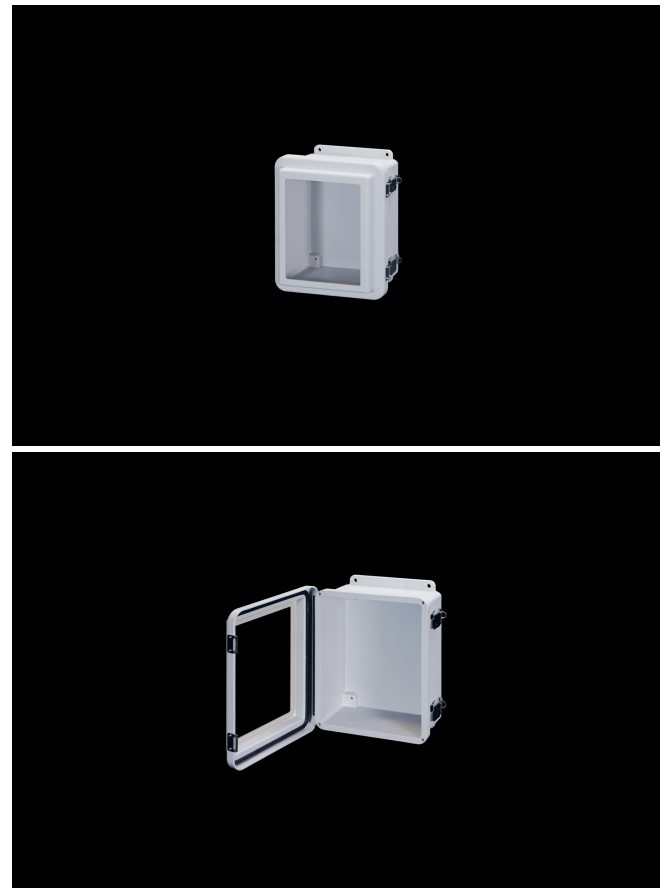

Enclosures **JW Series**

Fiberglass Enclosure 10 x 8 x 5 Inches with J Series Window and Hinged, Latched Opaque Cover

Catalog Number

JW1008HAPL

UPC

785928340666.0

List Price

\$379.46

DESCRIPTION

10H x 8W x 5D Inches J Series Fiberglass Enclosure with an "HPL" Flush Bonded Window Cover (Hinged, Padlock Latches) is designed for general electrical and electronic applications. Simple in its design, the enclosure can be configured with modifications such as cutouts and windows. Featuring a modest overhand cover on a flange mounted base, they offer unobstructed side-walls, built in mounting capabilities and a protective wrap around cover. J Series Products enhance any instrument installation.

APPLICATION

Industrial enclosure for harsh; aggressive environments

FEATURES

- Flush-Bonded Window Cover
- Increased wall thickness vs. competitive models offers structural support and prevents potential water ingress
- Integral mounting flange vs. mounting feet (no assembly required)
- Molded-in inserts provide added pull-out strength
- Overhang cover on smooth sided base
- High temperature; flame retardant; non-corrosive
- All stainless hardware latches and screws
- Full-length; stainless-steel hinge
- Chemically resistant; fiberglass reinforced polyester
- Non-corrosive; environmental designs
- Stainless steel retention chain on screw covers
- Continuous polyurethane gasket
- Manufactured with SolarGuard®, Stahlin's proprietary formulation of non-halogenated fiberglass, offering superior resistance to outdoor exposure, chemicals and flames.
- Back Panels Available for all sizes

General Information

Color	Gray
Cover Type	Window
Material	Fiberglass
Back Panel Screw Size	#10-32 x 3/8
Back Panel Recommended Torque	16-20 in-lbs
Back Panel Screw Material	304 SS
Installation Mounting Torque	45 in-lbs Max
Metal Inserts	Brass
Hinge Material	304 SS
Latch Material	304 SS
Gasket Material	Poured In Place (PIP) Polyurethane Seamless
Country of Origin	USA