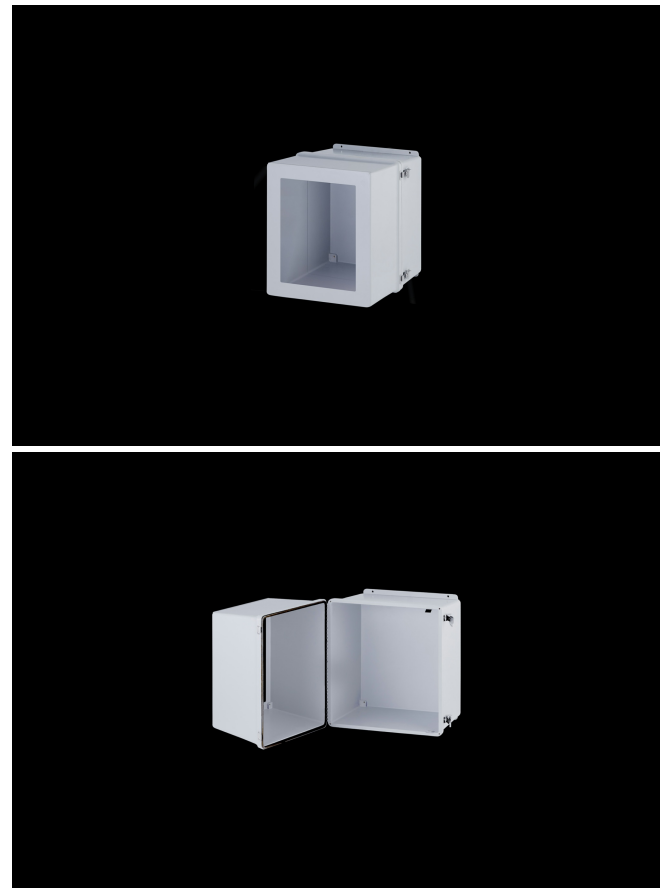

## Fiberglass Enclosure 12 x 10 x 10 Inches Fatboy Series with Window and Hinged, Latched Opaque Cover

**Catalog Number**

**JW121010SSH**

**UPC**

**785928102349.0**

List Price

**\$756.31**

### DESCRIPTION

12H x 10W x 10D Inches Fatboy Series Fiberglass Enclosure with an "WSSH" Flush Bonded Window Cover (Hinged, Padlock Latches) is a clam shell style enclosure, noted by near equidistant capacity in both the cover and the base. The Fatboy Series offers an extra deep enclosure without significantly increasing the height and width of the enclosure. The series has a flange mount base for ease of installation, a stainless steel full length hinge and stainless steel securing latch.

### FEATURES

- Clam shell design; opening from the middle of the enclosure
- Increased wall thickness vs. competitive models offers structural support and prevents potential water ingress
- Integral mounting flange vs. mounting feet (no assembly required)
- Molded-in inserts provide added pull-out strength
- Flush-bonded Window Cover
- Overhang cover on smooth sided base
- High temperature; flame retardant; non-corrosive
- All stainless hardware latches and screws
- Full-length; stainless-steel hinge
- Chemically resistant; fiberglass reinforced polyester
- Non-corrosive; environmental designs
- Stainless steel retention chain on screw covers
- Continuous polyurethane gasket
- Manufactured with SolarGuard®, Stahlin's proprietary formulation of non-halogenated fiberglass, offering superior resistance to outdoor exposure, chemicals and flames.
- Back Panels Available for all sizes

## DIMENSIONS

---

Height (in)	13.6
Width (in)	10.9
Depth (in)	10.1
Height (mm)	344.4
Width (mm)	277.6
Depth (mm)	255.5
Usable Depth (in)	9.4
Usable Depth (mm)	238.0