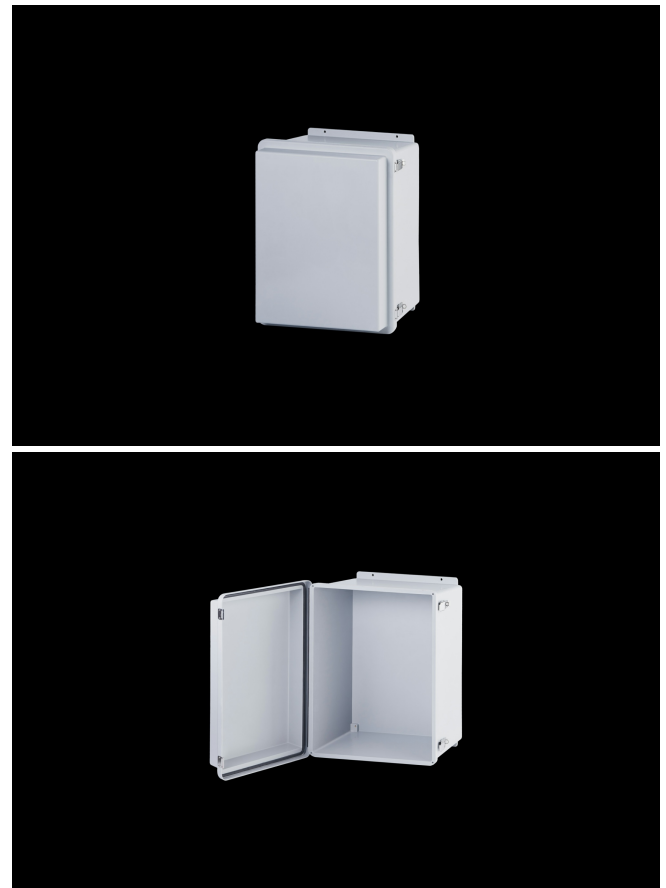

Enclosures **RJ Series**

Fiberglass Enclosure 18 x 16 x 10 Inches J Series Raised Cover with Hinged, Latched Opaque Cover

Catalog Number

RJ1816HPL

UPC

785928336522.0

List Price

\$520.78

DESCRIPTION

18H x 16W x 10D Inches J Series Fiberglass Enclosure with an "HPL" Raised Opaque Cover (Hinged, Padlock Latches) is designed for general electrical and electronic applications. Simple in its design, the enclosure can be configured with modifications such as cutouts and windows. Featuring a modest overhand cover on a flange mounted base, they offer unobstructed side-walls, built in mounting capabilities and a protective wrap around cover. J Series Products enhance any instrument installation.

APPLICATION

Industrial enclosure for harsh; aggressive environments

FEATURES

- Offers a "raised cover" that increases depth by adding to the depth of the cover.
- Increased wall thickness vs. competitive models offers structural support and prevents potential water ingress
- Integral mounting flange vs. mounting feet (no assembly required)
- Molded-in inserts provide added pull-out strength
- Raised Opaque Cover
- Overhang cover on smooth sided base
- High temperature; flame retardant; non-corrosive
- All stainless hardware latches and screws
- Full-length; stainless-steel hinge
- Chemically resistant; fiberglass reinforced polyester
- Non-corrosive; environmental designs
- Stainless steel retention chain on screw covers
- Continuous polyurethane gasket
- Manufactured with SolarGuard®, Stahlin's proprietary formulation of non-halogenated fiberglass, offering superior resistance to outdoor exposure, chemicals and flames.
- Back Panels Available for all sizes