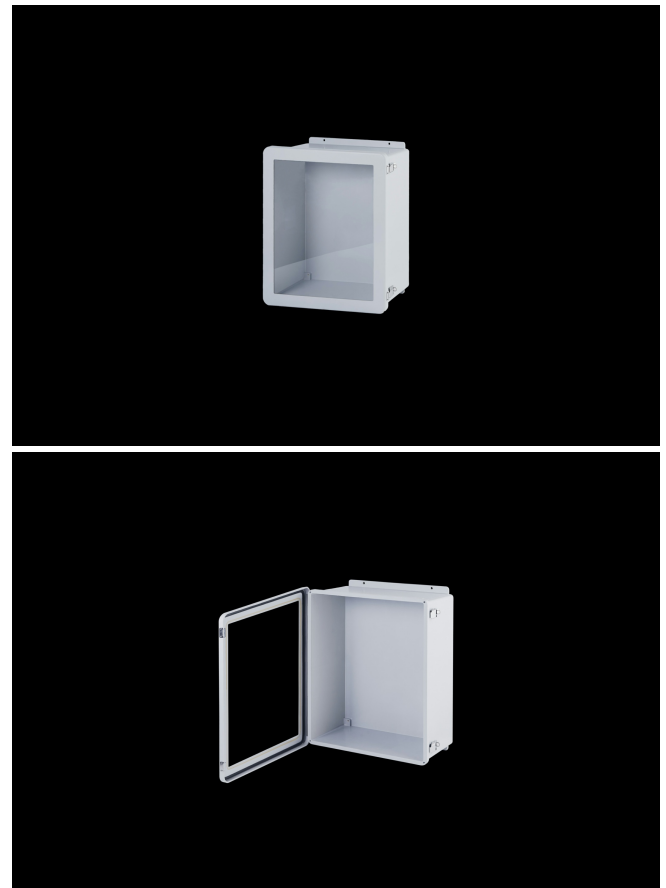

Enclosures **JW Series**

Fiberglass Enclosure 18 x 16 x 8 Inches J Series with Window and Hinged, Latched Opaque Cover

Catalog Number

JW1816HPL

UPC

785928107382.0

List Price

\$812.20

DESCRIPTION

18H x 16W x 8D Inches J Series Fiberglass Enclosure with an "HPL" Flush Bonded Window Cover (Hinged, Padlock Latches) is designed for general electrical and electronic applications. Simple in its design, the enclosure can be configured with modifications such as cutouts and windows. Featuring a modest overhand cover on a flange mounted base, they offer unobstructed side-walls, built in mounting capabilities and a protective wrap around cover. J Series Products enhance any instrument installation.

APPLICATION

Industrial enclosure for harsh; aggressive environments

FEATURES

- Flush-Bonded Window Cover
- Increased wall thickness vs. competitive models offers structural support and prevents potential water ingress
- Integral mounting flange vs. mounting feet (no assembly required)
- Molded-in inserts provide added pull-out strength
- Overhang cover on smooth sided base
- High temperature; flame retardant; non-corrosive
- All stainless hardware latches and screws
- Full-length; stainless-steel hinge
- Chemically resistant; fiberglass reinforced polyester
- Non-corrosive; environmental designs
- Stainless steel retention chain on screw covers
- Continuous polyurethane gasket
- Manufactured with SolarGuard®, Stahlin's proprietary formulation of non-halogenated fiberglass, offering superior resistance to outdoor exposure, chemicals and flames.
- Back Panels Available for all sizes

General Information

Color	Gray
Cover Type	Window
Material	Fiberglass
Back Panel Screw Size	#10-32 x 3/8
Back Panel Recommended Torque	16-20 in-lbs
Back Panel Screw Material	304 SS
Installation Mounting Torque	45 in-lbs Max
Metal Inserts	Brass
Hinge Material	304 SS
Latch Material	304 SS
Gasket Material	Poured In Place (PIP) Polyurethane Seamless
Country of Origin	USA