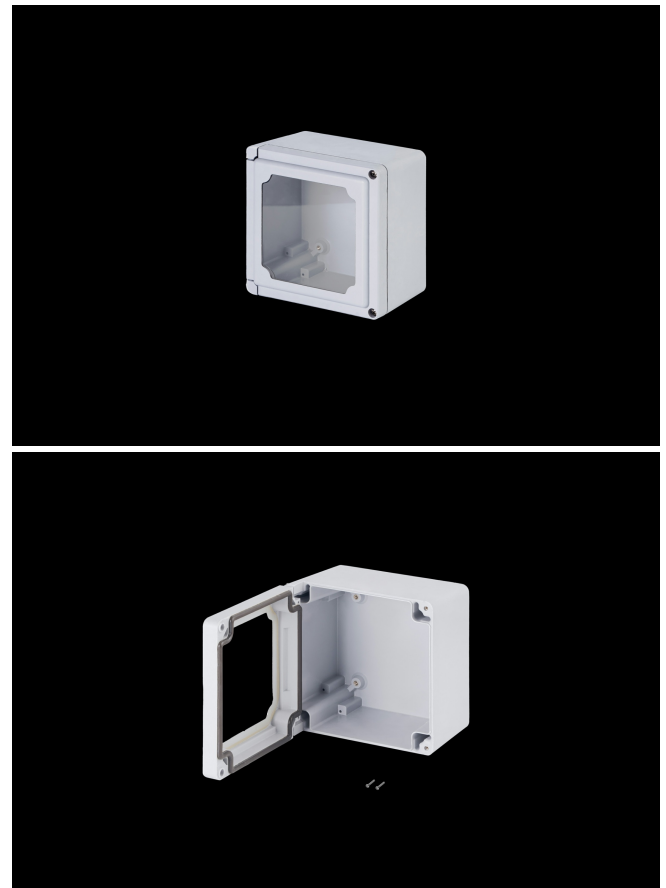

## Fiberglass Enclosure 7 x 7 x 5 Inches Classic Series with Window and Hinged, Screw Down Cover

**Catalog  
Number**

CLW707HW

**UPC**

785928008504.0

List Price

**\$575.73**

### DESCRIPTION

7H x 7W x 5D Inches Fiberglass Enclosure with an "HW" Flush Bonded Window Cover (Hinged, 2 Cover Screws) are designed for general electrical and electronic applications as well as applications requiring broader environmental concerns. They feature excellent chemical resistance and watertight capabilities and suited for high visibility locations in commercial and industrial applications.

### FEATURES

- Flush Bonded Window
- Stands up to an exceptionally broad range of chemicals
- High impact resistance
- Double insulated material no incidental electrical contact
- Hidden hinge design
- UV Resistant
- Soft edge design; smooth lines; flush cover
- Super abrasion resistant acrylic window
- High temperature; flame retardant; non corrosive; environmental designs
- Manufactured with SolarGuard®, Stahlin's proprietary formulation of non-halogenated fiberglass, offering superior resistance to outdoor exposure, chemicals and flames.
- Back Panels Available for all sizes

## DIMENSIONS

---

Height (in)	7.0
Width (in)	7.0
Depth (in)	5.0
Height (mm)	177.8
Width (mm)	177.8
Depth (mm)	127.0
Usable Depth (in)	4.4
Usable Depth (mm)	110.0