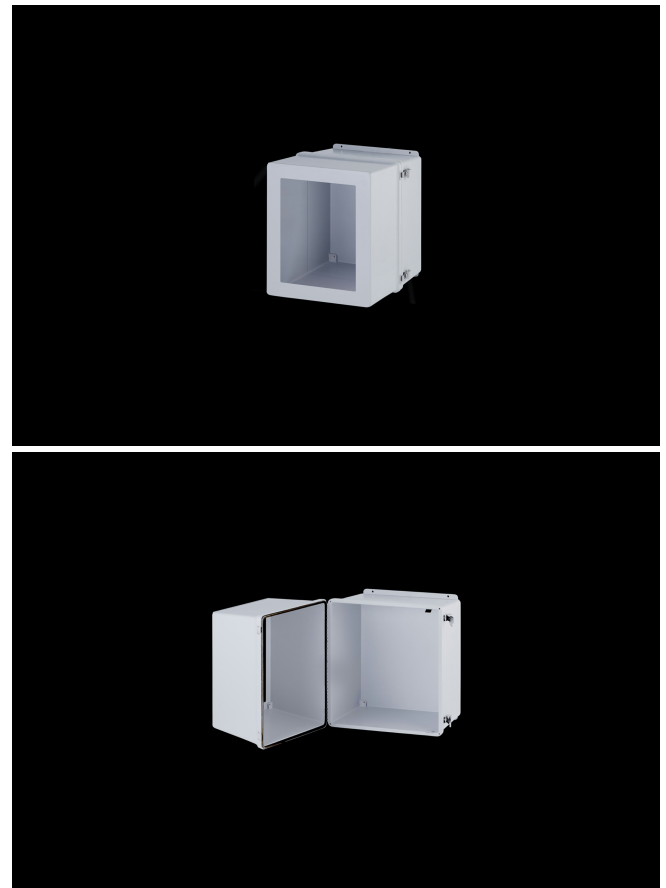

## Fiberglass Enclosure 16 x 14 x 12 Inches Fatboy Series with Window and Hinged, Latched Opaque Cover

**Catalog Number**

**JW161412SSH**

**UPC**

**785928102387.0**

List Price

**\$1077.85**

### DESCRIPTION

16H x 14W x 12D Inches Fatboy Series Fiberglass Enclosure with an "WSSH" Flush Bonded Window Cover (Hinged, Padlock Latches) is a clam shell style enclosure, noted by near equidistant capacity in both the cover and the base. The Fatboy Series offers an extra deep enclosure without significantly increasing the height and width of the enclosure. The series has a flange mount base for ease of installation, a stainless steel full length hinge and stainless steel securing latch.

### FEATURES

- Clam shell design; opening from the middle of the enclosure
- Increased wall thickness vs. competitive models offers structural support and prevents potential water ingress
- Integral mounting flange vs. mounting feet (no assembly required)
- Molded-in inserts provide added pull-out strength
- Flush-bonded Window Cover
- Overhang cover on smooth sided base
- High temperature; flame retardant; non-corrosive
- All stainless hardware latches and screws
- Full-length; stainless-steel hinge
- Chemically resistant; fiberglass reinforced polyester
- Non-corrosive; environmental designs
- Stainless steel retention chain on screw covers
- Continuous polyurethane gasket
- Manufactured with SolarGuard®, Stahlin's proprietary formulation of non-halogenated fiberglass, offering superior resistance to outdoor exposure, chemicals and flames.
- Back Panels Available for all sizes

## DIMENSIONS

Height (in)	17.5
Width (in)	14.9
Depth (in)	12.1
Height (mm)	445.3
Width (mm)	379.5
Depth (mm)	306.6
Usable Depth (in)	11.2
Usable Depth (mm)	285.0