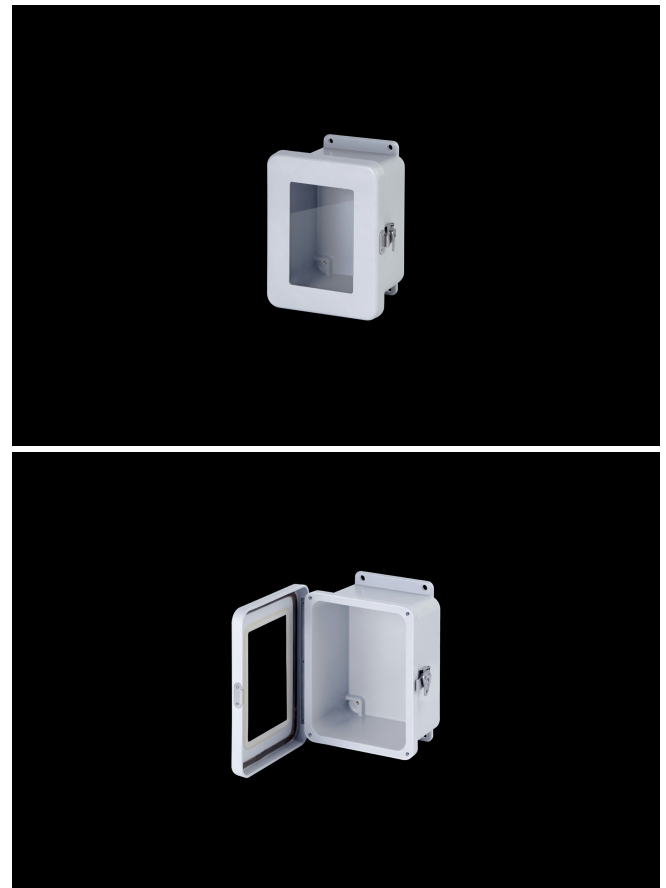

Enclosures **JW Series**

Fiberglass Enclosure 6 x 4 x 4 Inches J Series with Window and Hinged, Twist Latch Opaque Cover

Catalog Number

JW604HLL

UPC

785928341601.0

List Price

\$0.00

DESCRIPTION

6H x 4W x 4D Inches J Series Fiberglass Enclosure with an "HLL" Flush Bonded Window Cover (Hinged, Twist Latches) is designed for general electrical and electronic applications. Simple in its design, the enclosure can be configured with modifications such as cutouts and windows. Featuring a modest overhand cover on a flange mounted base, they offer unobstructed side-walls, built in mounting capabilities and a protective wrap around cover. J Series Products enhance any instrument installation.

APPLICATION

Industrial enclosure for harsh; aggressive environments

FEATURES

- Increased wall thickness vs. competitive models offers structural support and prevents potential water ingress
- Integral mounting flange vs. mounting feet (no assembly required)
- Molded-in inserts provide added pull-out strength
- Flush-Bonded Window Cover
- Overhang cover on smooth sided base
- High temperature; flame retardant; non-corrosive
- All stainless hardware latches and screws
- Full-length; stainless-steel hinge
- Chemically resistant; fiberglass reinforced polyester
- Non-corrosive; environmental designs
- Stainless steel retention chain on screw covers
- Continuous polyurethane gasket
- Manufactured with SolarGuard®, Stahlin's proprietary formulation of non-halogenated fiberglass, offering superior resistance to outdoor exposure, chemicals and flames.
- Back Panels Available for all sizes

General Information

Color	Gray
Cover Type	Window
Material	Fiberglass
Back Panel Screw Size	#10-32 x 3/8
Back Panel Recommended Torque	16-20 in-lbs
Back Panel Screw Material	304 SS
Installation Mounting Torque	45 in-lbs Max
Metal Inserts	Brass
Hinge Material	304 SS
Latch Material	304 SS
Gasket Material	Poured In Place (PIP) Polyurethane Seamless
Country of Origin	USA