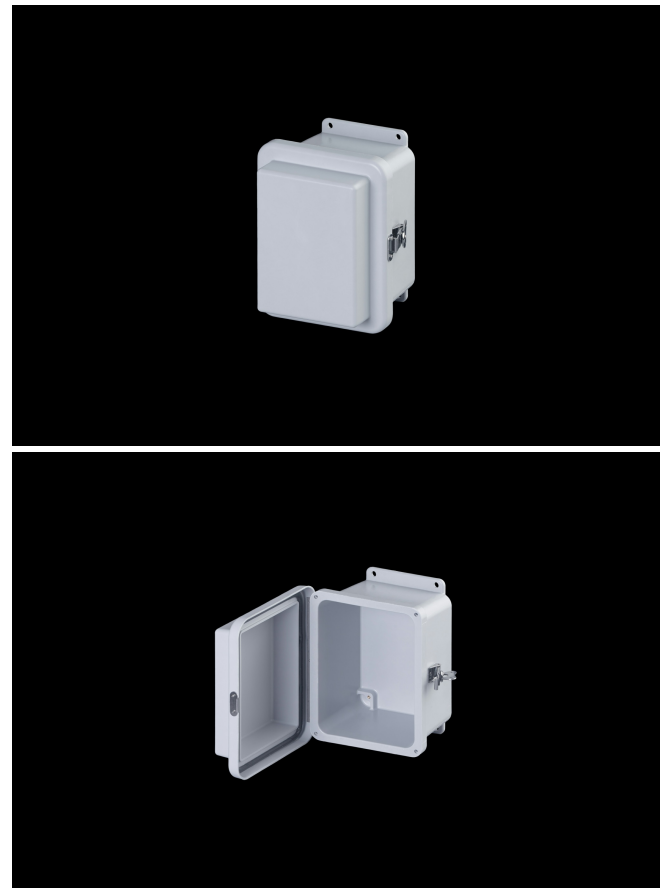

Enclosures RJ Series

Fiberglass Enclosure 6 x 4 x 6 Inches J Series Raised Cover with Hinged, Twist Latch Opaque Cover

**Catalog
Number**

RJ604HLL

UPC

785928006159.0

List Price

\$237.90

DESCRIPTION

6H x 4W x 6D Inches J Series Fiberglass Enclosure with an "HLL" Raised Opaque Cover (Hinged, Twist Latches) is designed for general electrical and electronic applications. Simple in its design, the enclosure can be configured with modifications such as cutouts and windows. Featuring a modest overhand cover on a flange mounted base, they offer unobstructed side-walls, built in mounting capabilities and a protective wrap around cover. J Series Products enhance any instrument installation.

APPLICATION

Industrial enclosure for harsh; aggressive environments

FEATURES

- Offers a "raised cover" that increases depth by adding to the depth of the cover.
- Increased wall thickness vs. competitive models offers structural support and prevents potential water ingress
- Integral mounting flange vs. mounting feet (no assembly required)
- Molded-in inserts provide added pull-out strength
- Raised Opaque Cover
- Overhang cover on smooth sided base
- High temperature; flame retardant; non-corrosive
- All stainless hardware latches and screws
- Full-length; stainless-steel hinge
- Chemically resistant; fiberglass reinforced polyester
- Non-corrosive; environmental designs
- Stainless steel retention chain on screw covers
- Continuous polyurethane gasket
- Manufactured with SolarGuard®, Stahlin's proprietary formulation of non-halogenated fiberglass, offering superior resistance to outdoor exposure, chemicals and flames.
- Back Panels Available for all sizes