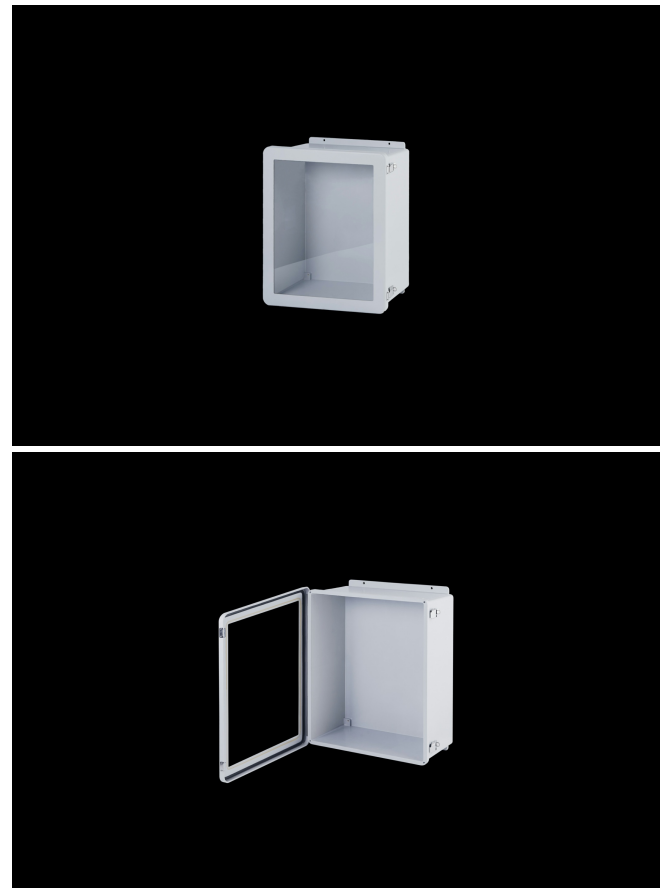

## Fiberglass Enclosure 20 x 16 x 8 Inches J Series with Window and Hinged, Latched Opaque Cover

**Catalog  
Number**

**JW2016HPL**

**UPC**

**785928107658.0**

List Price

**\$1312.01**

### DESCRIPTION

20H x 16W x 8D Inches J Series Fiberglass Enclosure with an "HPL" Flush Bonded Window Cover (Hinged, Padlock Latches) is designed for general electrical and electronic applications. Simple in its design, the enclosure can be configured with modifications such as cutouts and windows. Featuring a modest overhand cover on a flange mounted base, they offer unobstructed side-walls, built in mounting capabilities and a protective wrap around cover. J Series Products enhance any instrument installation.

### FEATURES

- Flush-Bonded Window Cover
- Increased wall thickness vs. competitive models offers structural support and prevents potential water ingress
- Integral mounting flange vs. mounting feet (no assembly required)
- Molded-in inserts provide added pull-out strength
- Overhang cover on smooth sided base
- High temperature; flame retardant; non-corrosive
- All stainless hardware latches and screws
- Full-length; stainless-steel hinge
- Chemically resistant; fiberglass reinforced polyester
- Non-corrosive; environmental designs
- Stainless steel retention chain on screw covers
- Continuous polyurethane gasket
- Manufactured with SolarGuard®, Stahlin's proprietary formulation of non-halogenated fiberglass, offering superior resistance to outdoor exposure, chemicals and flames.
- Back Panels Available for all sizes

## DIMENSIONS

Height (in)	22.0
Width (in)	17.7
Depth (in)	8.8
Height (mm)	558.8
Width (mm)	449.1
Depth (mm)	223.8
Usable Depth (in)	8.0
Usable Depth (mm)	203.0